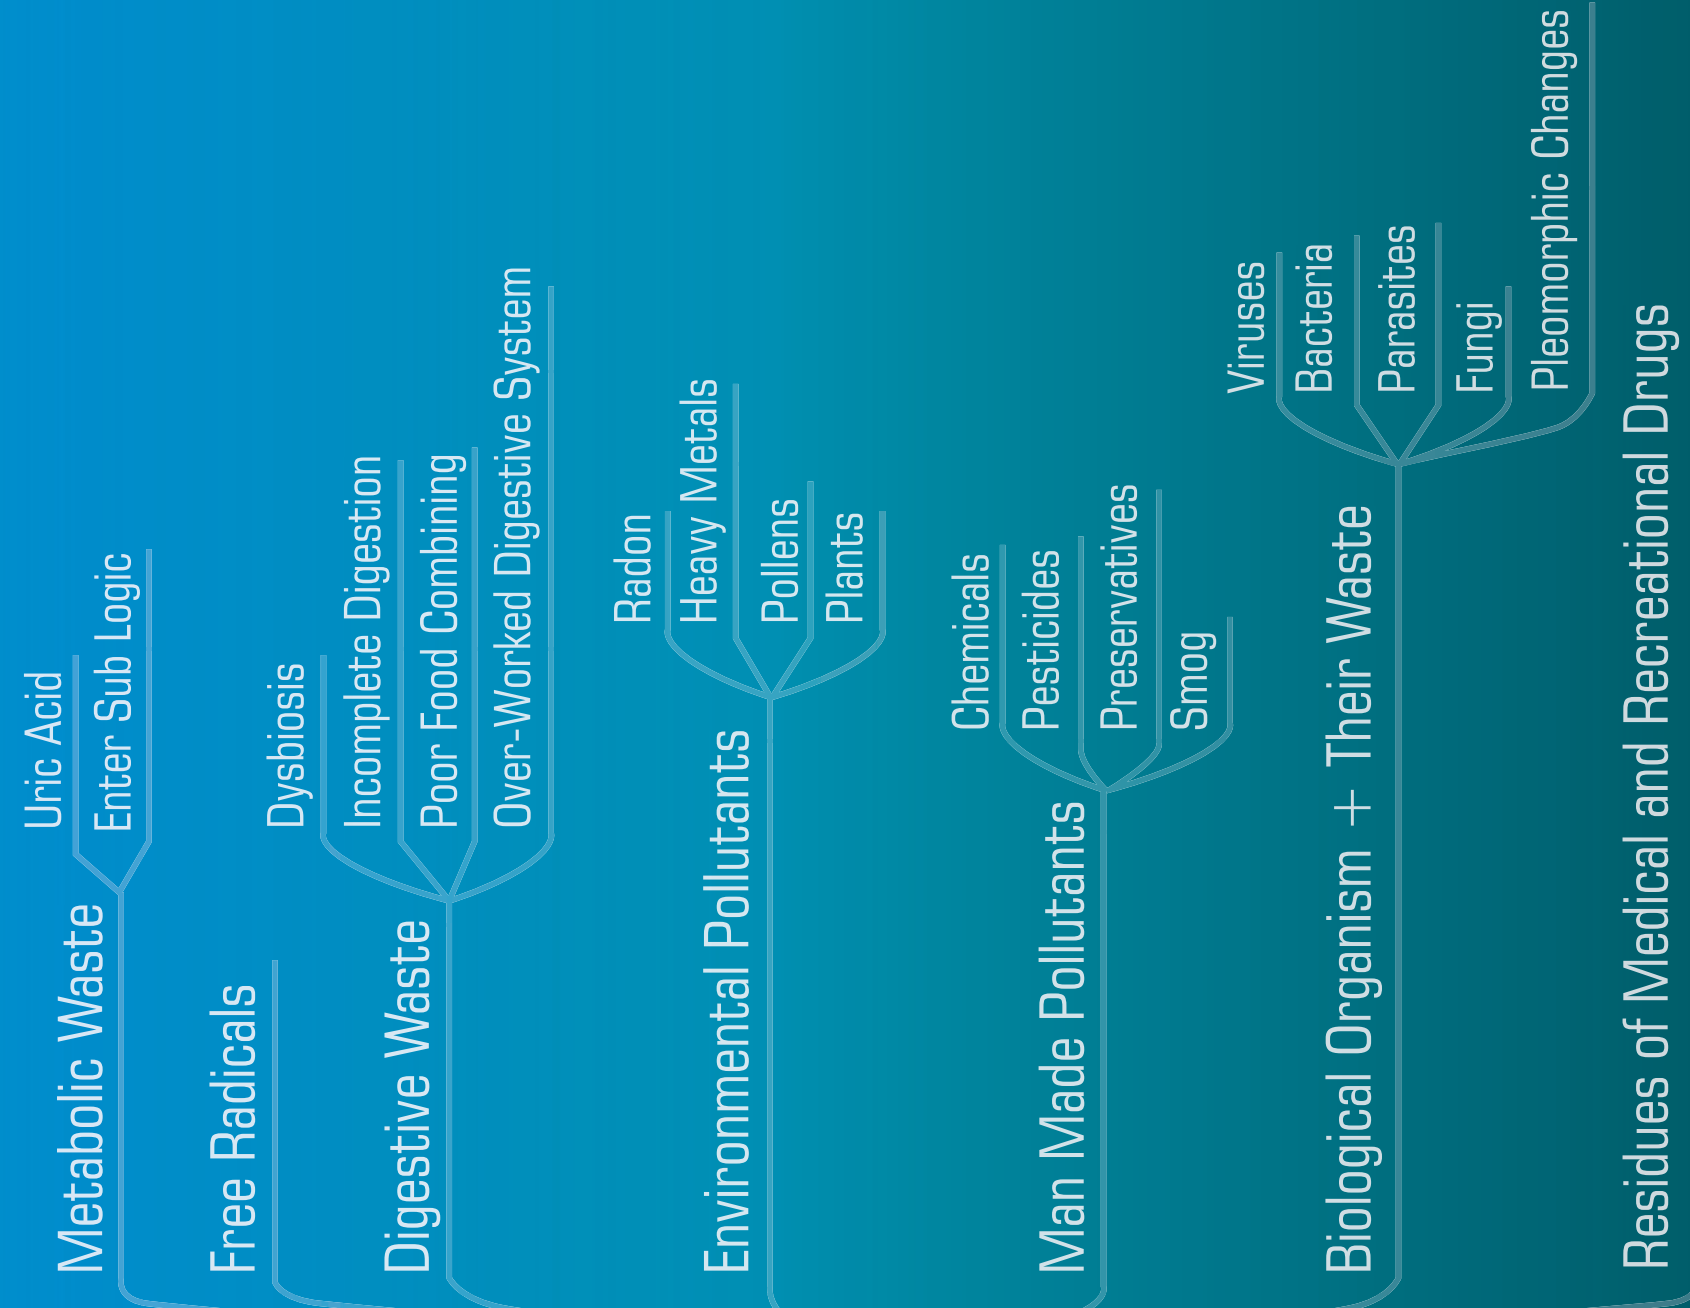

THE BODY'S TOXIC DUMP

EXTERNAL ENERGY DISTURBANCES

MENTAL/EMOTIONAL TOXINS

INHERITED TOXINS

Dr. Evan Mladenoff Copyright 2001
 The reprint of this diagram was provided by exclusive written permission of
 Dr. Mladenoff, Applied Kinesiologist, formerly with the Kansas City Chiefs. Any
 reprint or changes to this diagram without the written authorization
 of Dr. Evan Mladenoff is strictly prohibited